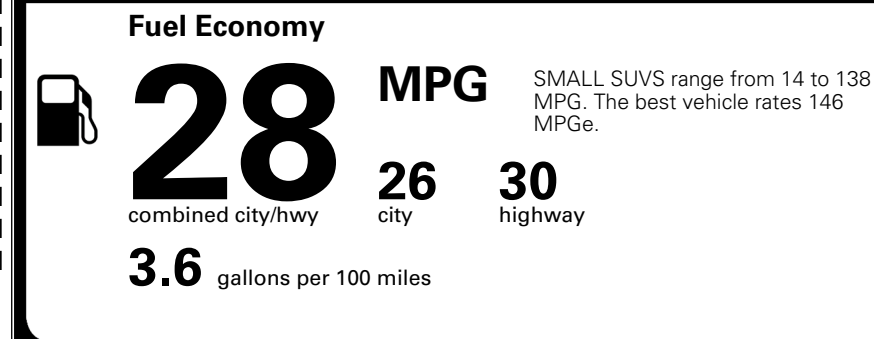

TOTAL ADDITIONAL WEIGHT: 11.9

\$ 30,090.00

Included
 Included
 Included
 Included
 Included
 Included
 Included
 Included

\$200.00
 \$75.00

\$ 31,860.00

EPA DOT Fuel Economy and Environment

Gasoline Vehicle