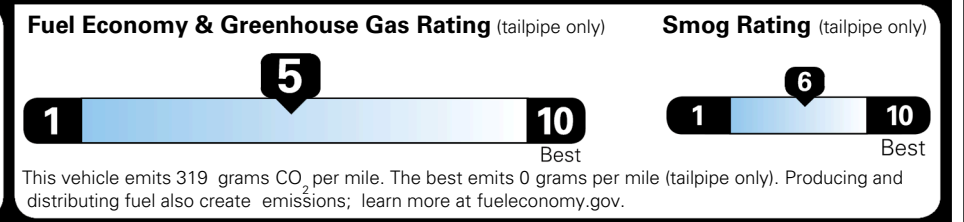

Actual results will vary for many reasons, including driving conditions and how you drive and maintain your vehicle. The average new vehicle gets 29 MPG and costs $8,000 to fuel over 5 years. Cost estimates are based on 15,000 miles per year at $ 3.10 per gallon. MPGe is miles per gasoline gallon equivalent. Vehicle emissions are a significant cause of climate change and smog.

fueleconomy.gov

Calculate personalized estimates and compare vehicles

GOVERNMENT 5-STAR SAFETY RATINGS

Overall Vehicle Score	Not Rated	
Based on the combined rating of frontal, side and rollover. Should ONLY be compared to other vehicles of similar size and weight.		
Frontal Crash	Driver Passenger	Not Rated
Based on the risk of injury in a frontal impact. Should ONLY be compared to other vehicles of similar size and weight.		
Side Crash	Front seat Rear seat	Not Rated
Star ratings based on the risk of injury in a side impact.		
Rollover	Not Rated	
Star ratings based on the risk of rollover in a single-vehicle crash.		

Star ratings range from 1 to 5 stars (★★★★★) with 5 being the highest.
Source: National Highway Traffic Safety Administration (NHTSA).
www.safercar.gov or 1-888-327-4236

Manufacturer's suggested retail price includes Manufacturer's recommended pre-delivery service. License and title fees, state and local taxes and other dealer installed options and accessories are not included in the manufacturer's suggested retail price.

PARTS CONTENT INFORMATION

FOR VEHICLES IN THIS CAR LINE U.S./CANADIAN PARTS CONTENT: 0 %

MAJOR SOURCES OF FOREIGN PARTS: KOREA: 90%

NOTE: PARTS CONTENT DOES NOT INCLUDE FINAL ASSEMBLY, DISTRIBUTION, OR OTHER NON-PARTS COSTS.

FOR THIS VEHICLE FINAL ASSEMBLY POINT: GWANGJU, KOREA

COUNTRY OF ORIGIN ENGINE (MOTOR): KOREA

TRANSMISSION: KOREA